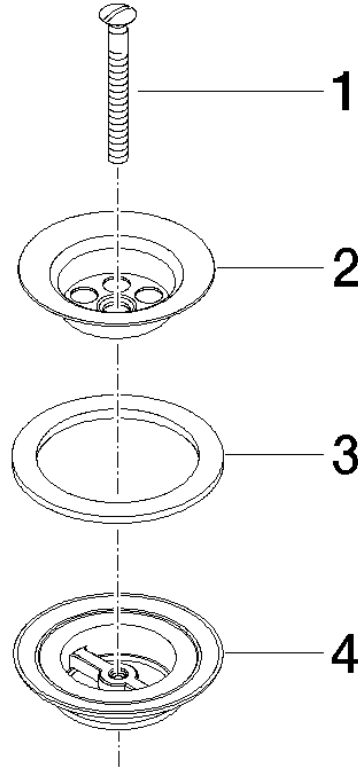

Grated waste 1 1/4" - Champagne (22kt Gold)

IMO

10 100 970

Fits: IMO, LULU, MADISON, MEM, TARA,
CL.1, LISSÉ, VAIA, META, CYO

| | | |
|---|-------------------------------|---------------|
|  | Champagne (22kt Gold) | 10 100 970-47 |
|  | Chrome | 10 100 970-00 |
|  | Brushed Platinum | 10 100 970-06 |
|  | Platinum | 10 100 970-08 |
|  | Durabrand (23kt Gold) | 10 100 970-09 |
|  | Dark Chrome | 10 100 970-19 |
|  | Light Gold | 10 100 970-26 |
|  | Brushed Light Gold | 10 100 970-27 |
|  | Brushed Durabrand (23kt Gold) | 10 100 970-28 |
|  | Brushed Bronze | 10 100 970-42 |
|  | Brushed Champagne (22kt Gold) | 10 100 970-46 |
|  | Brushed Chrome | 10 100 970-93 |
|  | Brushed Dark Platinum | 10 100 970-99 |

Grated waste 1 1/4" - Champagne (22kt Gold)

IMO

10 100 970

10 100 970

10 100 970

Parts for other finishes can be found here: [Chrome](#)

Spare parts list

| No. | Item Number | Name | Quantity used | Delivery time |
|-----|-----------------|--------------|---------------|---------------|
| 1 | 09 30 30 115-47 | screw | 1 | 30 |
| 2 | 09 11 01 005-47 | strainer | 1 | 30 |
| 3 | 09 14 03 005 90 | seal | 1 | 60 |
| 4 | 09 11 01 007-07 | pop-up waste | 1 | 60 |