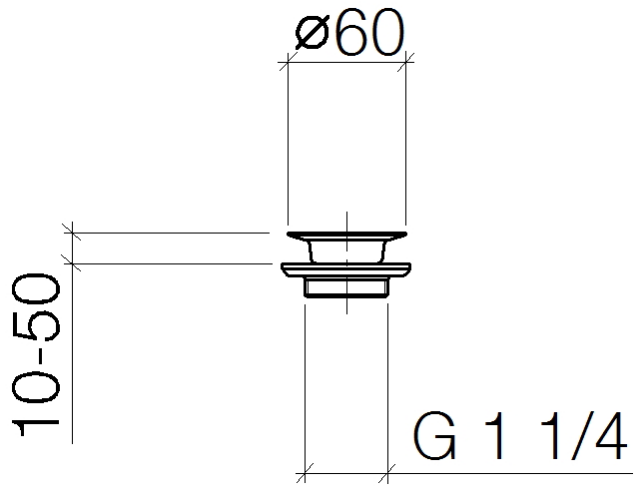

Grated waste 1 1/4" - Champagne (22kt Gold)

IMO

10 100 970

Fits: IMO, LULU, MADISON, MEM, TARA,
CL.1, LISSÉ, VAIA, META, CYO

| | | |
|---|-------------------------------|---------------|
|  | Champagne (22kt Gold) | 10 100 970-47 |
|  | Chrome | 10 100 970-00 |
|  | Brushed Platinum | 10 100 970-06 |
|  | Platinum | 10 100 970-08 |
|  | Durabrand (23kt Gold) | 10 100 970-09 |
|  | Dark Chrome | 10 100 970-19 |
|  | Light Gold | 10 100 970-26 |
|  | Brushed Light Gold | 10 100 970-27 |
|  | Brushed Durabrand (23kt Gold) | 10 100 970-28 |
|  | Brushed Bronze | 10 100 970-42 |
|  | Brushed Champagne (22kt Gold) | 10 100 970-46 |
|  | Brushed Chrome | 10 100 970-93 |
|  | Brushed Dark Platinum | 10 100 970-99 |

Grated waste 1 1/4" - Champagne (22kt Gold)

IMO

10 100 970

10 100 970

10 100 970

Parts for other finishes can be found here: [Chrome](#)

Spare parts list

| No. | Item Number | Name | Quantity used | Delivery time |
|-----|-----------------|--------------|---------------|---------------|
| 1 | 09 30 30 115-47 | screw | 1 | 30 |
| 2 | 09 11 01 005-47 | strainer | 1 | 30 |
| 3 | 09 14 03 005 90 | seal | 1 | 60 |
| 4 | 09 11 01 007-07 | pop-up waste | 1 | 60 |